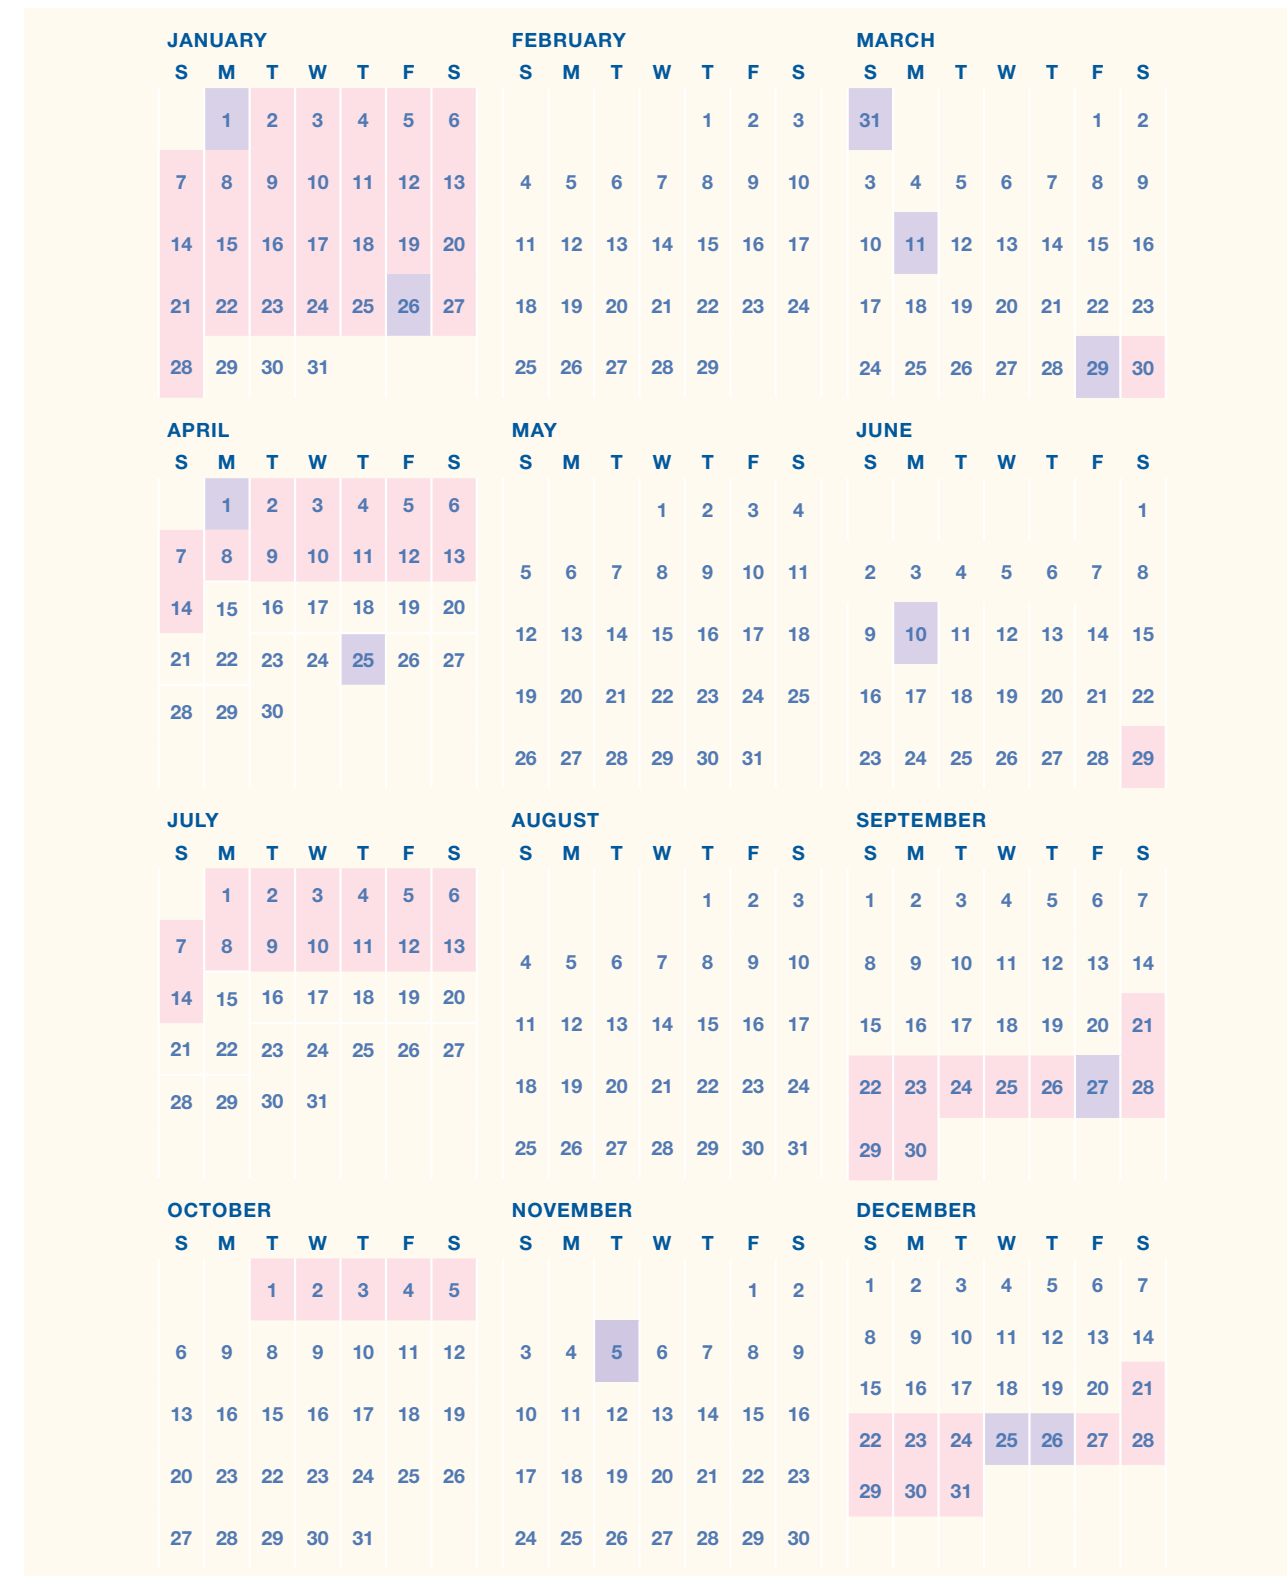

VCAA 2023 Calendar for Primary Schools

Go to www.vcaa.vic.edu.au for details

Assessment

Special Events

National Reconciliation Week: 27 May–3 June

NAIDOC Week: 2–9 July

2024 School and Public Holidays

January

SUNDAY	MONDAY	TUESDAY	WEDNESDAY	THURSDAY	FRIDAY	SATURDAY
1	2	3	4	5	6	7
8	9	10	11	12	13	14
15	16	17	18	19	20	21
22	23	24	25	26 Australia Day	27 Start Term 1 Government schools – teachers resume	28
29	30	31				

February

SUNDAY	MONDAY	TUESDAY	WEDNESDAY	THURSDAY	FRIDAY	SATURDAY
			1	2	3	4
5	6	7	8	9	10	11
12	13	14	15	16	17	18
19	20	21	22	23	24	25
26	27	28				

March

SUNDAY	MONDAY	TUESDAY	WEDNESDAY	THURSDAY	FRIDAY	SATURDAY
			1	2	3	4
5	6	7	8	9	10	11
12	13 Labour Day	14	15	16	17	18
19	20	21	22	23	24	25
26	27	28	29	30	31	

April

SUNDAY	MONDAY	TUESDAY	WEDNESDAY	THURSDAY	FRIDAY	SATURDAY
30						1
2	3	4	5	6 End Term 1	7 Good Friday	8
9	10 Easter Monday	11	12	13	14	15
16	17	18	19	20	21	22
23	24 Start Term 2	25 Anzac Day	26	27	28	29

May

SUNDAY	MONDAY	TUESDAY	WEDNESDAY	THURSDAY	FRIDAY	SATURDAY
	1	2	3	4	5	6
7	8	9	10	11	12	13
14	15	16	17	18	19	20
21	22	23	24	25	26	27
28	29	30	31			

June

SUNDAY	MONDAY	TUESDAY	WEDNESDAY	THURSDAY	FRIDAY	SATURDAY
				1	2	3
4	5	6	7	8	9	10
11	12 King's Birthday	13	14	15	16	17
18	19	20	21	22	23 End Term 2	24
25	26	27	28	29	30	

July

SUNDAY	MONDAY	TUESDAY	WEDNESDAY	THURSDAY	FRIDAY	SATURDAY
30	31					1
2	3	4	5	6	7	8
9	10 Start Term 3	11	12	13	14	15
16	17	18	19	20	21	22
23	24	25	26	27	28	29

August

SUNDAY	MONDAY	TUESDAY	WEDNESDAY	THURSDAY	FRIDAY	SATURDAY
		1	2	3	4	5
6	7	8	9	10	11	12
13	14	15	16	17	18	19
20	21	22	23	24	25	26
27	28	29	30	31		

September

SUNDAY	MONDAY	TUESDAY	WEDNESDAY	THURSDAY	FRIDAY	SATURDAY
					1	2
3	4	5	6	7	8	9
10	11	12	13	14	15 End Term 3	16
17	18	19	20	21	22	23
24	25	26	27	28	29 Grand Final Friday (Subject to AFL schedule)	30

October

SUNDAY	MONDAY	TUESDAY	WEDNESDAY	THURSDAY	FRIDAY	SATURDAY
1	2 Start Term 4	3	4	5	6	7
8	9	10	11	12	13	14
15	16	17	18	19	20	21
22	23	24	25	26	27	28
29	30	31				

November

SUNDAY	MONDAY	TUESDAY	WEDNESDAY	THURSDAY	FRIDAY	SATURDAY
			1	2	3	4
5	6	7 Melbourne Cup Day	8	9	10	11
12	13	14	15	16	17	18
19	20	21	22	23	24	25
26	27	28	29	30		

December

SUNDAY	MONDAY	TUESDAY	WEDNESDAY	THURSDAY	FRIDAY	SATURDAY
31					1	2
3	4	5	6	7	8	9
10	11	12	13	14	15	16
17	18	19	20 End Term 4	21	22	23
24	25 Christmas Day	26 Boxing Day	27	28	29	30